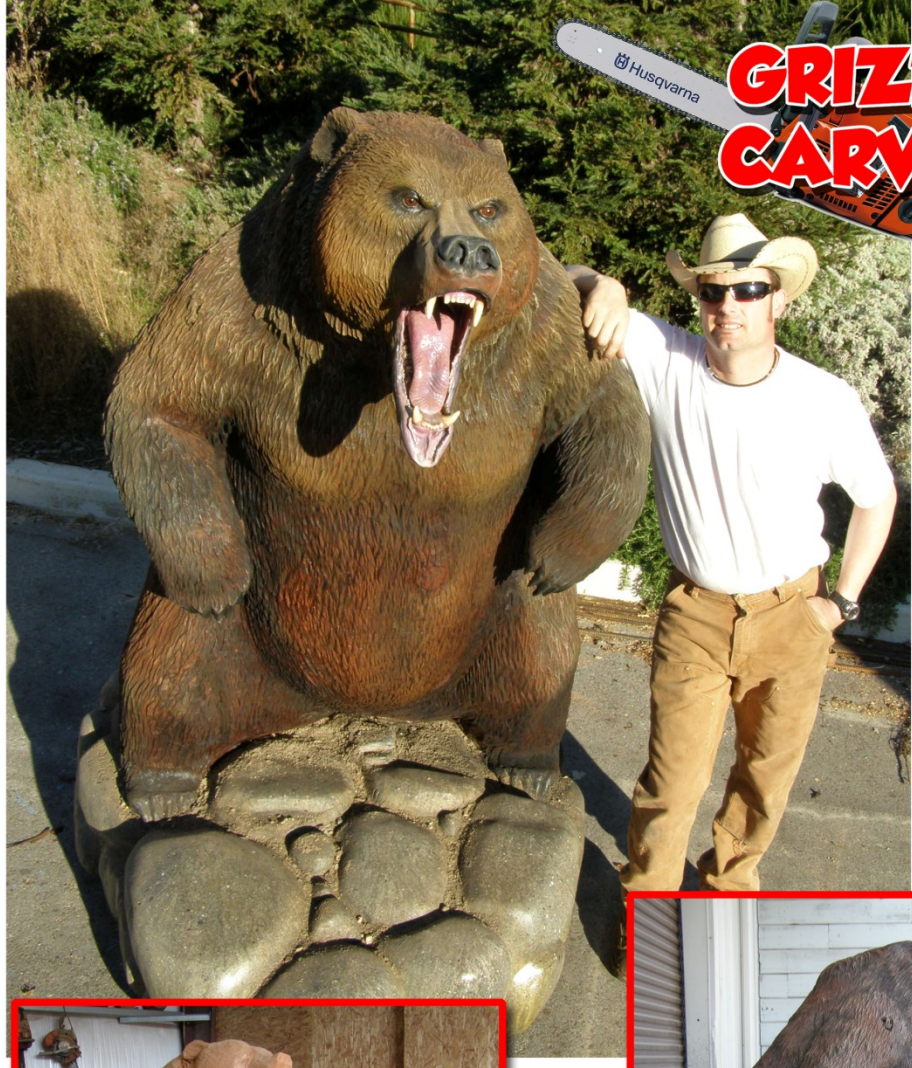

# Las Vegas, NV

- Wood
- Canvas
- Steel
- Chinese New Year
- Lighting

DANIELS  
WOOD  
LAND  
INC.

- Worldwide
- Sequoia Section
  - 2600 Years Old
  - Attraction

# GRIZZLY CARVING

Worldwide

- Redwood
- Chainsaw Carvings
- Painted
- Design