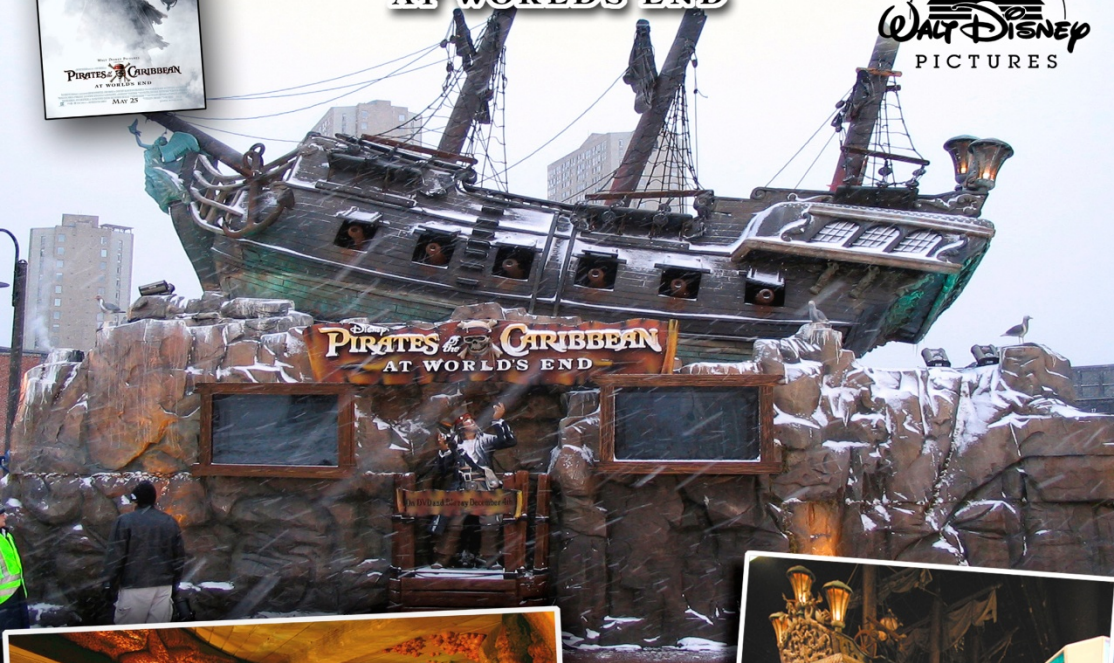

# THEMED ENVIRONMENTS

- Sugarloaf Key, FL
- Hard Coated Foam
  - Pirate Theming
  - 3D Modeling
  - Park Sign

 **Respawn**  
ENTERTAINMENT

**DANIELS  
WOOD  
LAND**  
INC.

ANGRY BIRDS

# Disney PIRATES of the CARIBBEAN AT WORLD'S END

- US/Canada Tour
- Hard Coated Foam
- Portable
- Full Cave Interior
- Music/Lighting
- Video Screens
- 10,000 Mile Tour
- Interactive
- DVD Promo

BELLAGIO  
LAS VEGAS  
恭禧發財