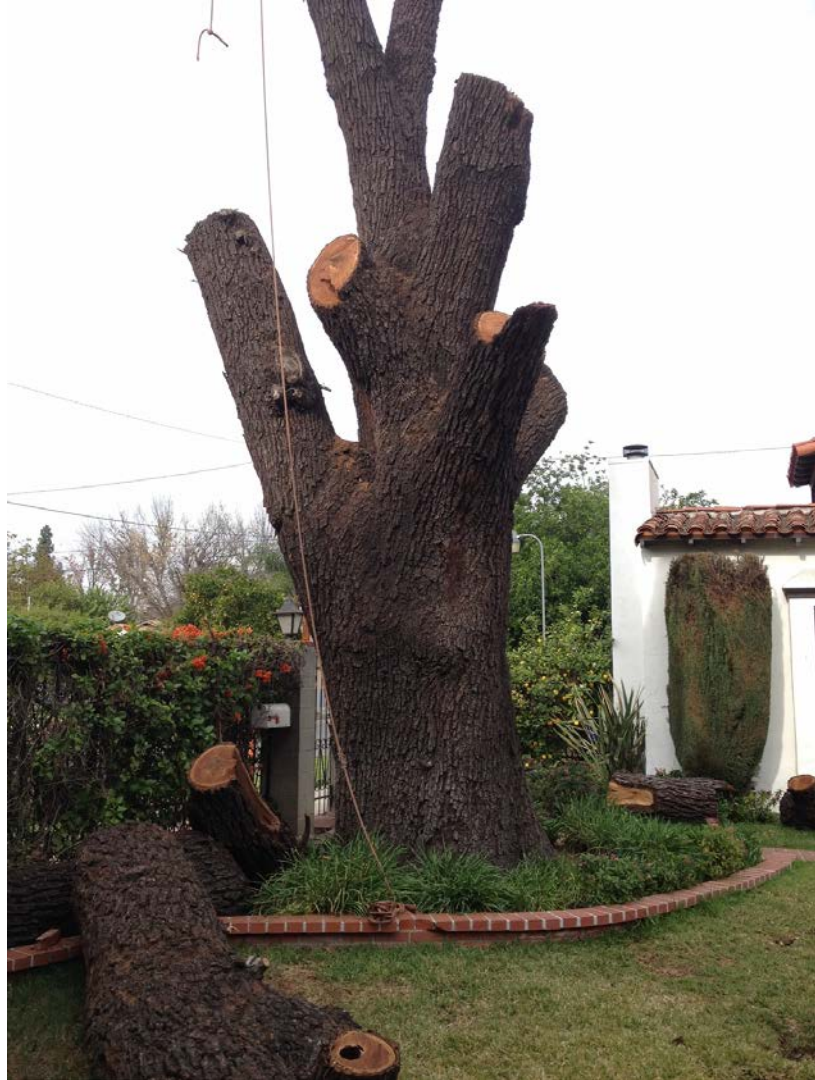

# **Tree to Table**

making furniture from urban lumber

O-H  
umans

stranger furniture

TimberKing  
1600  
Urban Logs  
to  
Lumber  
(626)235-7695

TimberKing  
1600  
Urban L  
to  
Lumber

TIMBERKING